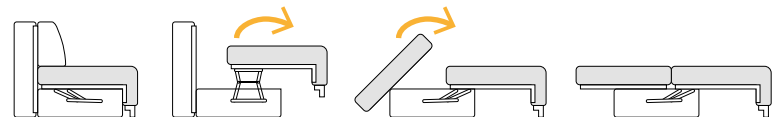

## Armchair

width ..... 84 cm  
depth ..... 93 cm  
height ..... 90 cm

Sleeping function disassembly scheme of DL type

Sleeping  
function

2 Bedding  
containers

Possibility to  
change the fabric

Bonell  
spring