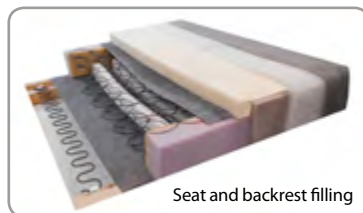

Couch

width ..... 204 cm
depth ..... 104 cm
height ..... 98 cm
sleeping size ..... 160x204 cm