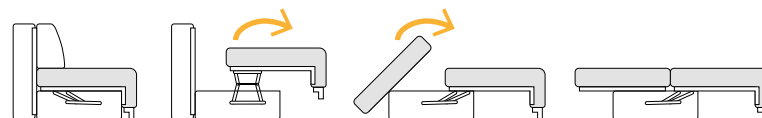

Armchair

width ..... 93 cm
depth ..... 83 cm
height ..... 90 cm

Sleeping function disassembly scheme of DL type