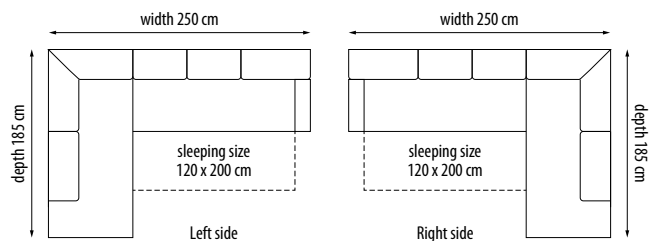

Corrugated spring

Metal legs

Sleeping function

Bedding container

Possibility to change the fabric