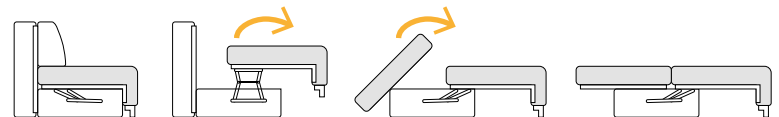

Sleeping function disassembly scheme of DL type

Bonell
spring

Metal
legs

Sleeping
function

Possibility to
change the fabric

2 Bedding
containers

Universal
assembly