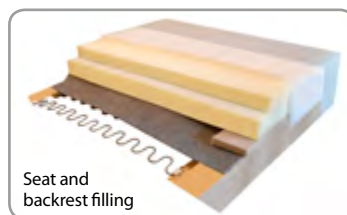

Armchair

width ..... 84 cm
depth ..... 87 cm
height ..... 90 cm

Sleeping function disassembly scheme of DL type