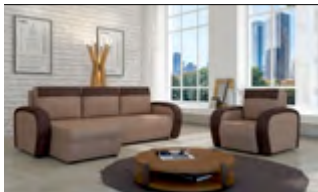

22 KONGO

29 LINDA

23 NIKO

30 FOX

24 LEO

31 ARMCHAIRS  
AND POUFS

Furniture set consisting of a corner sofa, armchair, 3-person sofa with a sleeping function and pouffe. TORINO set is a combination of modern styling and high comfort. Seat is made of a corrugated spring of high standard, as well as highly flexible foam and movable headrests that allow for a comfortable rest. Corner sofa is additionally equipped with a large container for bedding, sleeping function of a trolley type.