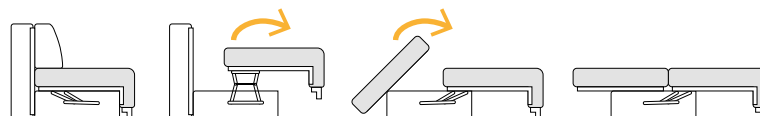

Sleeping function disassembly scheme of DL type

Sleeping function

2 Bedding containers

Possibility to change the fabric

Bonell spring

Universal assembly