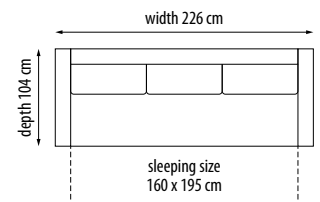

TRAFIC

MM
SOFA

MM
LINE

Furniture set consisting of a couch and armchair. It was designed with attention to details; the elegant form of this furniture invites you to relax. High comfort of use has been achieved thanks to the use of a corrugated spring of high standard and a bonell spring in the seat and backrest. Decorative elements of this set are delicate decorations with welt on the sides and cushions. The couch has a large container for bedding and sleeping function of DL type with opening support.

9

Couch

width ..... 226 cm
depth ..... 104 cm
height ..... 98 cm
sleeping size ..... 160 x 195 cm

Armchair

width ..... 90 cm
depth ..... 90 cm
height ..... 92 cm

Sleeping function disassembly scheme of DL type