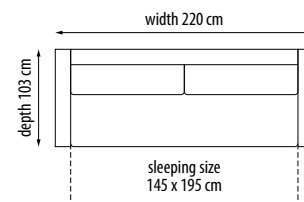

MEGAN

MM
SOFA

MM
LINE

Furniture set consisting of a couch and armchair. Modern design of this set enables to fit into almost every interior. Decorative insert on the sides and cushions is a distinguishing element of this set. In the seat and back of couch is a corrugated spring of high standard and bonell spring. Couch has a container for bedding and a sleeping function of DL type with opening support.

15

Couch

width ..... 220 cm
depth ..... 103 cm
height ..... 91 cm
sleeping size ..... 145 x 195 cm

Armchair

width ..... 85 cm
depth ..... 93 cm
height ..... 89 cm

Sleeping function disassembly scheme of DL type