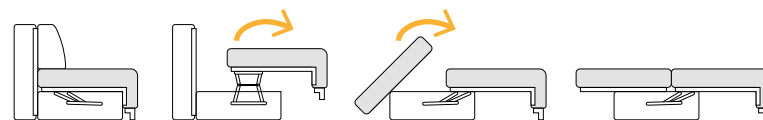

Sleeping function disassembly scheme of DL type