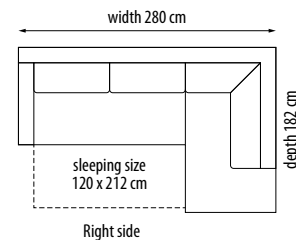

Pocket format

Corrugated spring

Metal legs

Sleeping function

Bedding container

Possibility to change the fabric