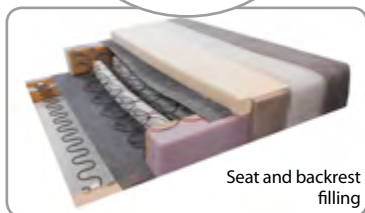

Pouf

width ..... 50 cm
depth ..... 50 cm
height ..... 45 cm