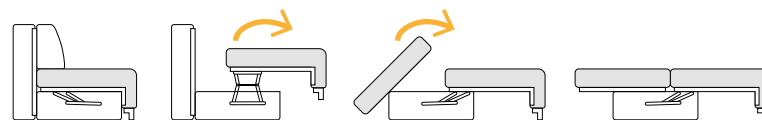

# MATRIX

MM  
SOFA

MM  
BASIC

Modern couch will emphasize the character of every interior. The unique way of connecting fabrics adds character to this couch. In the seat and back of couch a bonnell spring was used. Couch has a container for bedding and a sleeping function of DL type with opening support.