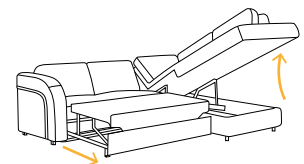

## Armchair

width ..... 67 cm  
depth ..... 95 cm  
height ..... 84 cm  
function ..... 53 x 128 cm

Corrugated spring

Metal legs

Sleeping function

Bedding container

Possibility to change the fabric

Universal assembly