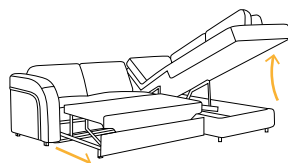

# VENUS

MM  
SOFA

MM  
LINE

Furniture set consisting of a corner sofa and armchair. The main advantage of this corner sofa is its small size, so that it can be fitted into even a small interior. Seat is made of a corrugated spring of high standard and highly flexible foam. Corner sofa is additionally equipped with a container for bedding, sleeping function of a trolley type. The armchair can be additionally equipped with a footrest.