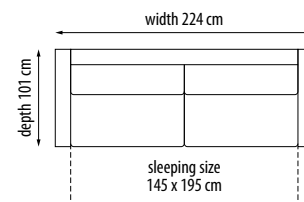

Armchair

width ..... 84 cm
depth ..... 87 cm
height ..... 90 cm

Sleeping function disassembly scheme of DL type