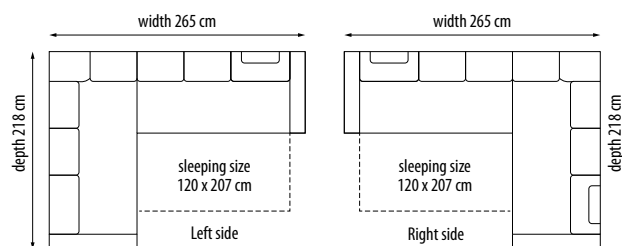

Corrugated
spring

Metal
legs

Sleeping
function

Bedding
container

Possibility to
change the fabric