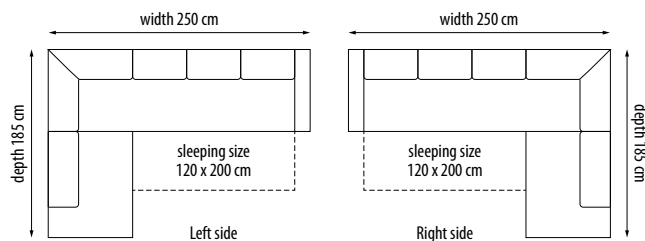

Corrugated spring

Metal legs

Sleeping function

Bedding container

Possibility to change the fabric