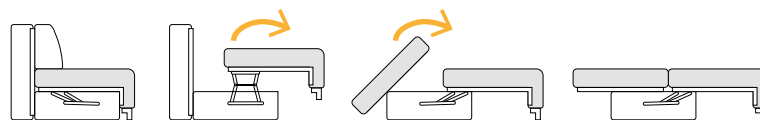

**Pouf**

width ..... 50 cm  
depth ..... 50 cm  
height ..... 45 cm

Sleeping function disassembly scheme of DL type