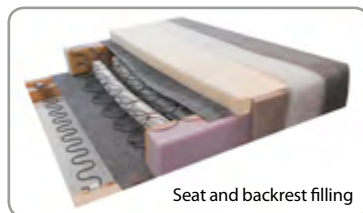

TRAFIC

MM
SOFA

MM
LINE

Furniture set consisting of a couch and armchair. It was designed with attention to details; the elegant form of this furniture invites you to relax. High comfort of use has been achieved thanks to the use of a corrugated spring of high standard and a bonell spring in the seat and backrest. Decorative elements of this set are delicate decorations with welt on the sides and cushions. The couch has a large container for bedding and sleeping function of DL type with opening support.

9

Couch

width ..... 226 cm
depth ..... 104 cm
height ..... 98 cm
sleeping size ..... 160 x 195 cm

Armchair

width ..... 90 cm
depth ..... 90 cm
height ..... 92 cm

Sleeping function disassembly scheme of DL type