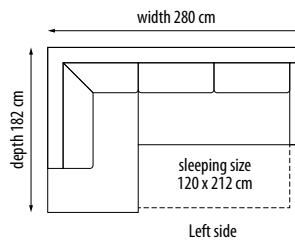

Pocket format

Corrugated spring

Metal legs

Sleeping function

Bedding container

Possibility to change the fabric