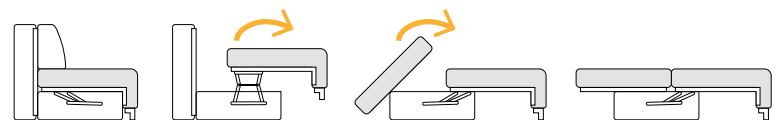

## Armchair

width ..... 90 cm  
depth ..... 90 cm  
height ..... 92 cm

Corrugated spring

Bonell spring

Sleeping function

Bedding container

Possibility to change the fabric

## Sleeping function disassembly scheme of DL type

Cover is a modular piece of furniture, designed for customers who appreciate comfort and modernity. Combination of modular elements can be in the shape of "L" or "U" letter. There are two side types: regular or with pouffes. Seat is filled with corrugated spring of high standard and highly flexible HR foam. Highly elastic foam is used. Corner sofa is additionally equipped with a large bedding container in "L" version and two containers in "U" version. All corner versions have a sleeping function of a trolley type.