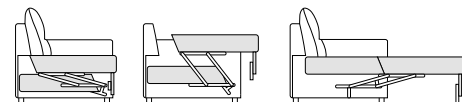

SOFIA

MM
SOFA

MM
LINE

Corner sofa "SOFIA" is a combination of modern design and very high comfort. An elegant piece of furniture designed for customers who value modern style. Seat is made of a corrugated spring of high standard, additional bonell spring and very comfortable backrest cushions. Gentle decorations with welt around the seat, backrests and side cushions emphasize the furniture's character. Corner sofa is additionally equipped with a large container for bedding and a modern sleeping function of Puma type.

7

Corner sofa

width ..... 255 cm
depth ..... 200 cm
height ..... 90 cm
sleeping size ..... 140x215 cm

Sleeping function disassembly scheme of Puma type