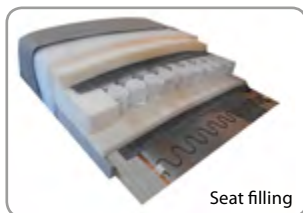

Furniture set consisting of a corner sofa and armchair. The main advantage of COSMO set is the high comfort of seat, which provides a modern filling of the seat and backrest. Seat is made of a corrugated spring of high standard, additionally a pocket spring of POCKET type. Decorative stitching emphasizes the lines and shape of COSMO model and the soft finish of side of the pillow allows for a comfortable rest. Corner element of chaise longue allows for comfortable straightening of legs. Corner sofa is additionally equipped with a container for bedding and sleeping function of a trolley type.

6

Corner sofa

width ..... 280 cm
depth ..... 182 cm
height ..... 95 cm
sleeping size ..... 120x212 cm

Armchair

width ..... 116 cm
depth ..... 94 cm
height ..... 95 cm

Pocket format

Corrugated spring

Metal legs

Sleeping function

Bedding container

Possibility to change the fabric