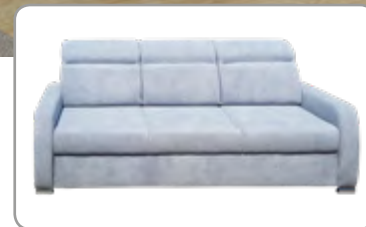

22 KONGO

29 LINDA

23 NIKO

30 FOX

24 LEO

31 ARMCHAIRS  
AND POUFS

Furniture set consisting of a corner sofa, armchair, 3-person sofa with a sleeping function and pouffe. TORINO set is a combination of modern styling and high comfort. Seat is made of a corrugated spring of high standard, as well as highly flexible foam and movable headrests that allow for a comfortable rest. Corner sofa is additionally equipped with a large container for bedding, sleeping function of a trolley type.

# VENUS

MM  
SOFA

MM  
LINE

Furniture set consisting of a corner sofa and armchair. The main advantage of this corner sofa is its small size, so that it can be fitted into even a small interior. Seat is made of a corrugated spring of high standard and highly flexible foam. Corner sofa is additionally equipped with a container for bedding, sleeping function of a trolley type. The armchair can be additionally equipped with a footrest.