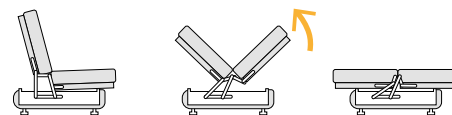

Geneva sofa bed is a proposal for a small interior. Simple form of furniture and elegance invites you to relax. This sofa is filled with corrugated spring of high standard and foam. The sleeping function is a typical sofa bed mechanism. This furniture has an aesthetic container for bedding.

Couch

width ..... 207 cm
depth ..... 95 cm
height ..... 98 cm
sleeping size ..... 130x203 cm