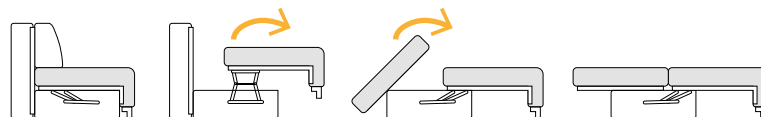

Armchair

width ..... 83 cm
depth ..... 84 cm
height ..... 89 cm

Sleeping function disassembly scheme of DL type