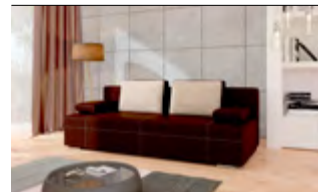

22 KONGO

29 LINDA

23 NIKO

30 FOX

24 LEO

31 ARMCHAIRS  
AND POUFS

Furniture set consisting of a corner sofa, armchair, 3-person sofa with a sleeping function and pouffe. TORINO set is a combination of modern styling and high comfort. Seat is made of a corrugated spring of high standard, as well as highly flexible foam and movable headrests that allow for a comfortable rest. Corner sofa is additionally equipped with a large container for bedding, sleeping function of a trolley type.