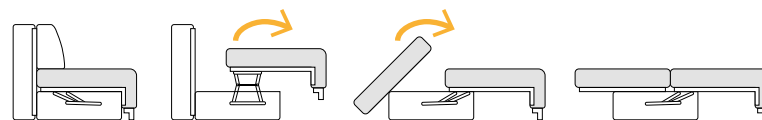

Sleeping function disassembly scheme of DL type