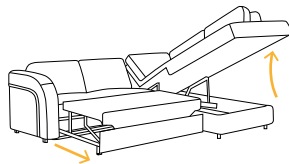

Corrugated
spring

Metal
legs

Sleeping
function

Bedding
container

Possibility to
change the fabric

Universal
assembly