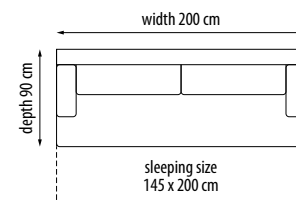

MATRIX

MM
SOFA

MM
BASIC

Modern couch will emphasize the character of every interior. The unique way of connecting fabrics adds character to this couch. In the seat and back of couch a bonnell spring was used. Couch has a container for bedding and a sleeping function of DL type with opening support.

27

Couch

width ..... 201 cm
depth ..... 90 cm
height ..... 90 cm
sleeping size ..... 145 x 200 cm

Sleeping function disassembly scheme of DL type