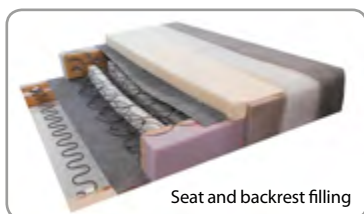

ONTARIO couch is an ideal solution for people looking for modern solutions. Delicate welt decorations on the side of seat and backrest cushions emphasize the character of this couch. In the seat and back of couch is a corrugated spring of high standard and bonell spring. An additional advantage of this couch is its large sleeping area. Couch has a container for bedding and sleeping function of DL type with opening support.

16

Couch

width ..... 204 cm
depth ..... 104 cm
height ..... 98 cm
sleeping size ..... 160x204 cm

Sleeping function disassembly scheme of DL type