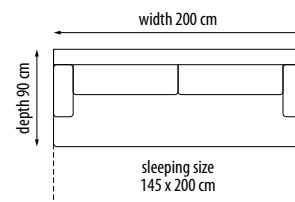

FOX couch is an ideal solution for a small interior. Simple form of this couch is emphasized by decorative stitching, which adds to its character. In the seat and back of couch a bonell spring was used. Couch has a container for bedding and a sleeping function of DL type with opening support.

30

Couch

width ..... 200 cm
depth ..... 90 cm
height ..... 90 cm
sleeping size ..... 145 x 200 cm

Sleeping function

Bedding container

Possibility to change the fabric

Bonell spring

Sleeping function disassembly scheme of DL type