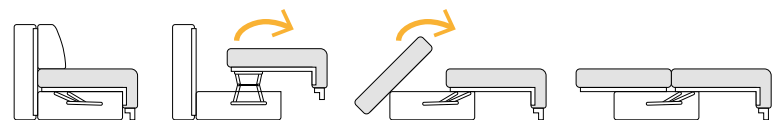

Sleeping function disassembly scheme of DL type