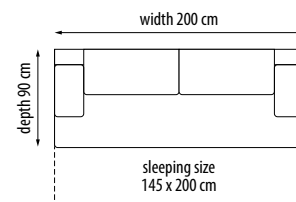

LINDA

MM
SOFA

LINDA couch is an ideal choice for those looking for modern solutions. The character of this couch is emphasized by delicate decoration of welt on the side of seat, backrest and on cushions. In the seat and back of couch a bonnell spring was used. Couch has a container for bedding and a sleeping function of DL type with opening support.

MM
BASIC

29

Couch

width ..... 201 cm
depth ..... 90 cm
height ..... 84 cm
sleeping size ..... 145x200 cm

Sleeping function disassembly scheme of DL type