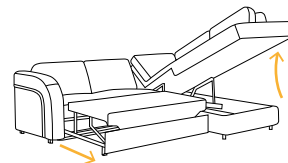

Corrugated spring

Metal legs

Sleeping function

Bedding container

Possibility to change the fabric