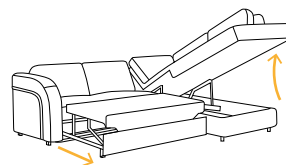

Corrugated spring

Metal legs

Sleeping function

Bedding container

Possibility to change the fabric