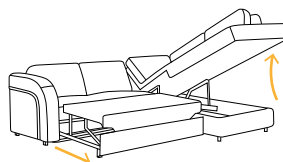

Furniture set consisting of a corner sofa and armchair. The main advantage of COSMO set is the high comfort of seat, which provides a modern filling of the seat and backrest. Seat is made of a corrugated spring of high standard, additionally a pocket spring of POCKET type. Decorative stitching emphasizes the lines and shape of COSMO model and the soft finish of side of the pillow allows for a comfortable rest. Corner element of chaise longue allows for comfortable straightening of legs. Corner sofa is additionally equipped with a container for bedding and sleeping function of a trolley type.

6

Corner sofa

width ..... 280 cm
depth ..... 182 cm
height ..... 95 cm
sleeping size ..... 120x212 cm

Armchair

width ..... 116 cm
depth ..... 94 cm
height ..... 95 cm

Pocket format

Corrugated spring

Metal legs

Sleeping function

Bedding container

Possibility to change the fabric